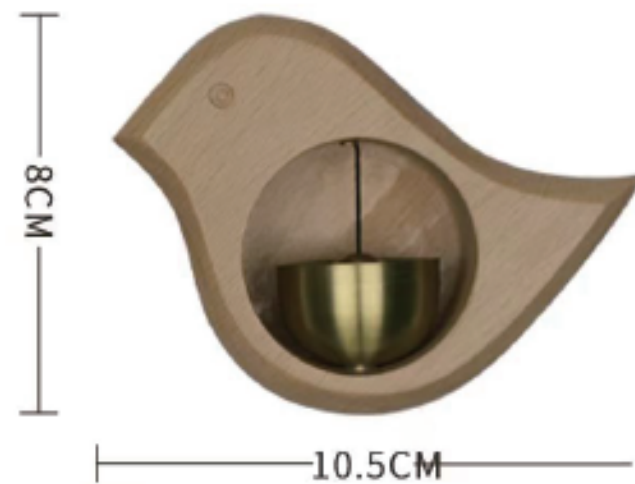

Qingdao Yuan Multi-link

Outside :
11"L*7.8"W*4.72"H

Innersize:
10.2"L*7"W*3.89"H

单个小格子尺寸为：9.1cm*8.5cm

360° Free rotation

黑架-深木纹

30*36*62cm

黑架-深木纹

30*36*62cm

Weight: 72.6g(0.160lb)

花
时
间
挂
钟

与所爱在一起

Nature
Bamboo
自然家

Nature
Bamboo
自然家

CAN BE WALL-MOUNTED

Hardware included(hooks&anchoring), can be hung on the wall or cabinet

SIZE:178*178*305mm