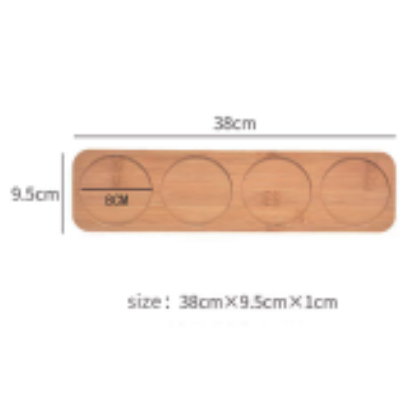

Qingdao Yuan Multi-link

Outside :
11"L*7.8"W*4.72"H

Innersize:
10.2"L*7"W*3.89"H

单个小格子尺寸为：9.1cm*8.5cm

360° Free rotation

黑架-深木纹

30*36*62cm

黑架-深木纹

30*36*62cm

Weight: 72.6g(0.160lb)

花
时
间
挂
钟

与所爱在一起

Nature
Bamboo
自然家

Nature
Bamboo
自然家

CAN BE WALL-MOUNTED

Hardware included(hooks&anchoring), can be hung on the wall or cabinet

SIZE:178*178*305mm