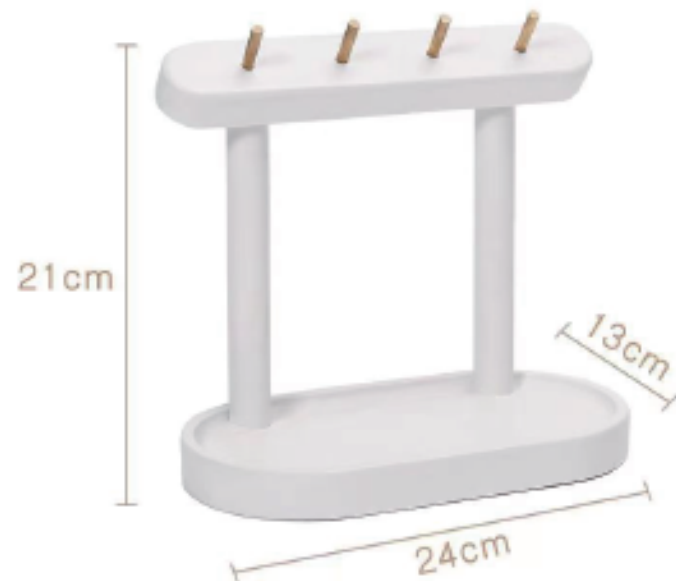

Qingdao Yuan Multi-link

Outside :
11"L*7.8"W*4.72"H

Innersize:
10.2"L*7"W*3.89"H

单个小格子尺寸为：9.1cm*8.5cm

360° Free rotation

黑架-深木纹

30*36*62cm

黑架-深木纹

30*36*62cm

Weight: 72.6g(0.160lb)

花
时
间
挂
钟

与所爱在一起

Nature
Bamboo
自然家

Nature
Bamboo
自然家

CAN BE WALL-MOUNTED

Hardware included(hooks&anchoring), can be hung on the wall or cabinet

SIZE:178*178*305mm