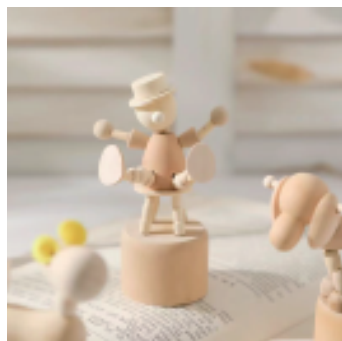

Qingdao Yuan Multi-link

Outside :
11"L*7.8"W*4.72"H

Innersize:
10.2"L*7"W*3.89"H

单个小格子尺寸为：9.1cm*8.5cm

360° Free rotation

黑架-深木纹

30*36*62cm

黑架-深木纹

30*36*62cm

Weight: 72.6g(0.160lb)

花
时
间
挂
钟

与所爱在一起

Nature
Bamboo
自然家

Nature
Bamboo
自然家

CAN BE WALL-MOUNTED

Hardware included(hooks&anchoring), can be hung on the wall or cabinet