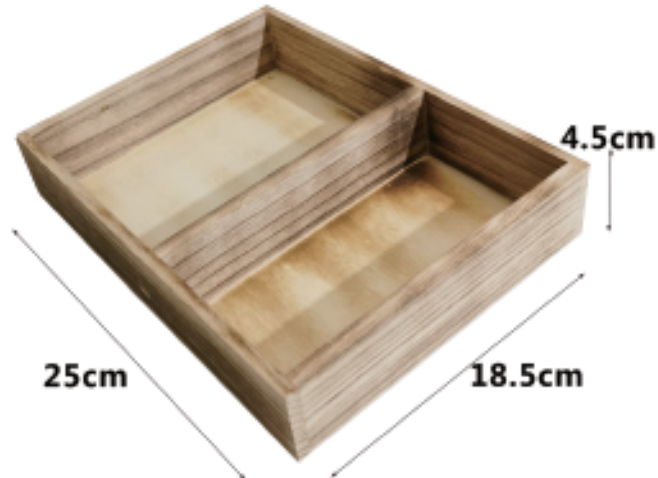

Qingdao Yuan Multi-link

Outside :
11"L*7.8"W*4.72"H

Innersize:
10.2"L*7"W*3.89"H

单个小格子尺寸为：9.1cm*8.5cm

360° Free rotation

黑架-深木纹

30*36*62cm

黑架-深木纹

30*36*62cm

Weight: 72.6g(0.160lb)

花
时
间
挂
钟

与所爱在一起

Nature
Bamboo
自然家

Nature
Bamboo
自然家

CAN BE WALL-MOUNTED

Hardware included(hooks&anchoring), can be hung on the wall or cabinet

SIZE:178*178*305mm