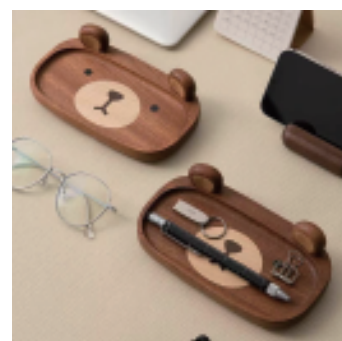

Qingdao Yuan Multi-link

Outside :
11"L*7.8"W*4.72"H

Innersize:
10.2"L*7"W*3.89"H

单个小格子尺寸为：9.1cm*8.5cm

360° Free rotation

黑架-深木纹

30*36*62cm

黑架-深木纹

30*36*62cm

Weight: 72.6g(0.160lb)

花
时
间
挂
钟

与所爱在一起

Nature
Bamboo
自然家

Nature
Bamboo
自然家

CAN BE WALL-MOUNTED

Hardware included(hooks&anchoring), can be hung on the wall or cabinet

SIZE:178*178*305mm