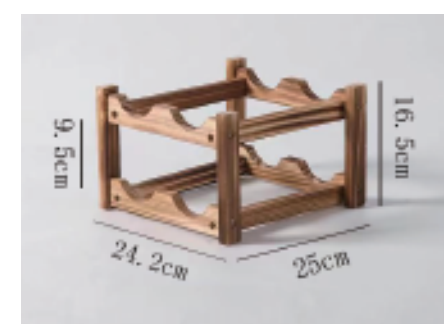

Qingdao Yuan Multi-link

Outside :
11"L*7.8"W*4.72"H

Innersize:
10.2"L*7"W*3.89"H

单个小格子尺寸为：9.1cm*8.5cm

360° Free rotation

黑架-深木纹

30*36*62cm

黑架-深木纹

30*36*62cm

Weight: 72.6g(0.160lb)

花
时
间
挂
钟

与所爱在一起

Nature
Bamboo
自然家

Nature
Bamboo
自然家

CAN BE WALL-MOUNTED

Hardware included(hooks&anchoring), can be hung on the wall or cabinet

SIZE:178*178*305mm