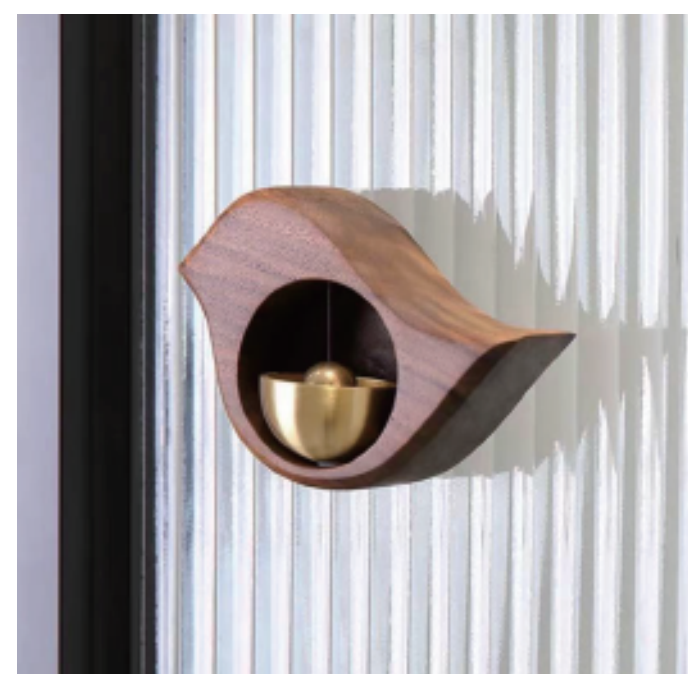

Qingdao Yuan Multi-link

Outside :
11"L*7.8"W*4.72"H

Innersize:
10.2"L*7"W*3.89"H

单个小格子尺寸为：9.1cm*8.5cm

360° Free rotation

黑架-深木纹

30*36*62cm

黑架-深木纹

30*36*62cm

Weight: 72.6g(0.160lb)

花
时
间
挂
钟

与所爱在一起

Nature
Bamboo
自然家

Nature
Bamboo
自然家

CAN BE WALL-MOUNTED

Hardware included(hooks&anchoring), can be hung on the wall or cabinet