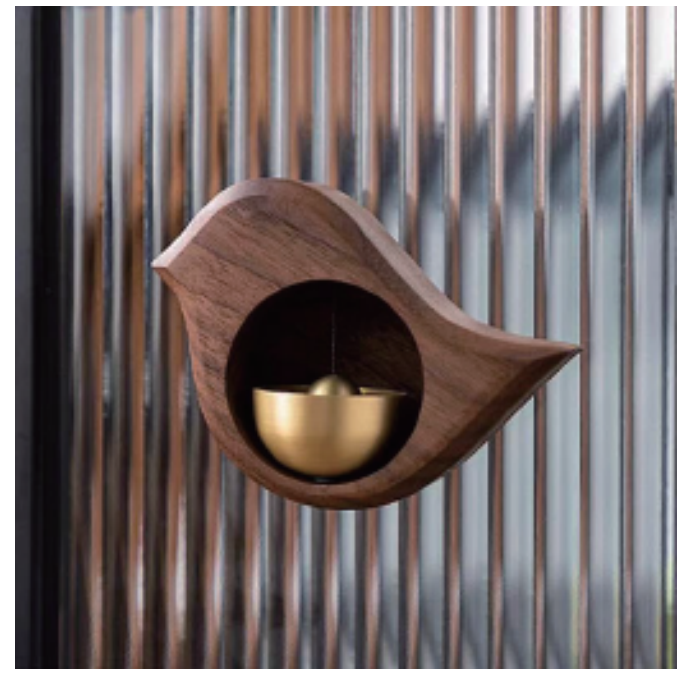

Qingdao Yuan Multi-link

Outside :
11"L*7.8"W*4.72"H

Innersize:
10.2"L*7"W*3.89"H

单个小格子尺寸为：9.1cm*8.5cm

360° Free rotation

黑架-深木纹

30*36*62cm

黑架-深木纹

30*36*62cm

Weight: 72.6g(0.160lb)

花
时
间
挂
钟

与所爱在一起

Nature
Bamboo
自然家

Nature
Bamboo
自然家

CAN BE WALL-MOUNTED

Hardware included(hooks&anchoring), can be hung on the wall or cabinet

SIZE:178*178*305mm