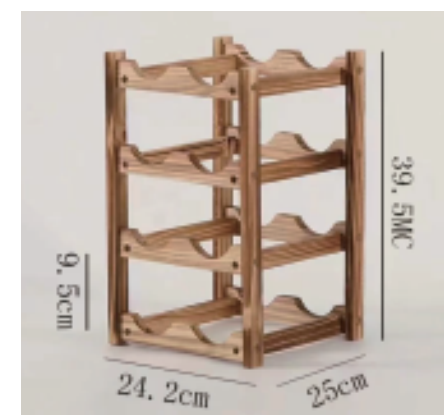

Qingdao Yuan Multi-link

Outside :
11"L*7.8"W*4.72"H

Innersize:
10.2"L*7"W*3.89"H

单个小格子尺寸为：9.1cm*8.5cm

360° Free rotation

黑架-深木纹

30*36*62cm

黑架-深木纹

30*36*62cm

Weight: 72.6g(0.160lb)

花
时
间
挂
钟

与所爱在一起

Nature
Bamboo
自然家

Nature
Bamboo
自然家

CAN BE WALL-MOUNTED

Hardware included(hooks&anchoring), can be hung on the wall or cabinet

SIZE:178*178*305mm