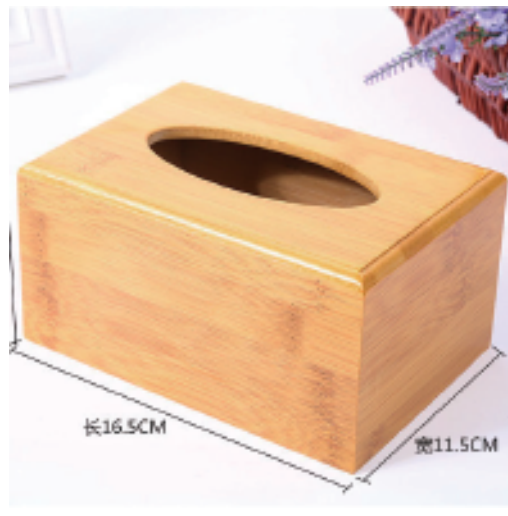

Qingdao Yuan Multi-link

Outside :
11"L*7.8"W*4.72"H

Innersize:
10.2"L*7"W*3.89"H

单个小格子尺寸为：9.1cm*8.5cm

360° Free rotation

黑架-深木纹

30*36*62cm

黑架-深木纹

30*36*62cm

Weight: 72.6g(0.160lb)

花
时
间
挂
钟

与所爱在一起

Nature
Bamboo
自然家

Nature
Bamboo
自然家

CAN BE WALL-MOUNTED

Hardware included(hooks&anchoring), can be hung on the wall or cabinet

SIZE:178*178*305mm