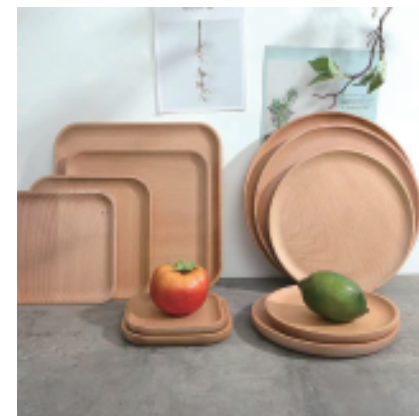

Qingdao Yuan Multi-link

Outside :
11"L*7.8"W*4.72"H

Innersize:
10.2"L*7"W*3.89"H

单个小格子尺寸为：9.1cm*8.5cm

360° Free rotation

黑架-深木纹

30*36*62cm

黑架-深木纹

30*36*62cm

Weight: 72.6g(0.160lb)

花
时
间
挂
钟

与所爱在一起

Nature
Bamboo
自然家

Nature
Bamboo
自然家

CAN BE WALL-MOUNTED

Hardware included(hooks&anchoring), can be hung on the wall or cabinet

SIZE:178*178*305mm