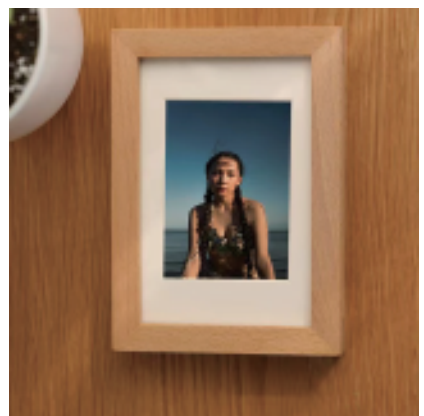

Qingdao Yuan Multi-link

Outside :
11"L*7.8"W*4.72"H

Innersize:
10.2"L*7"W*3.89"H

单个小格子尺寸为：9.1cm*8.5cm

360° Free rotation

黑架-深木纹

30*36*62cm

黑架-深木纹

30*36*62cm

Weight: 72.6g(0.160lb)

花
时
间
挂
钟

与所爱在一起

Nature
Bamboo
自然家

Nature
Bamboo
自然家

CAN BE WALL-MOUNTED

Hardware included(hooks&anchoring), can be hung on the wall or cabinet

SIZE:178*178*305mm