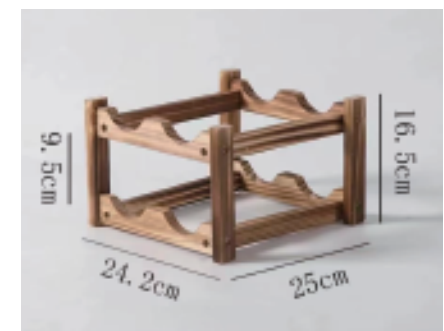

Qingdao Yuan Multi-link

Outside :
11"L*7.8"W*4.72"H

Innersize:
10.2"L*7"W*3.89"H

单个小格子尺寸为：9.1cm*8.5cm

360° Free rotation

黑架-深木纹

30*36*62cm

黑架-深木纹

30*36*62cm

Weight: 72.6g(0.160lb)

花
时
间
挂
钟

与所爱在一起

Nature
Bamboo
自然家

Nature
Bamboo
自然家

CAN BE WALL-MOUNTED

Hardware included(hooks&anchoring), can be hung on the wall or cabinet

SIZE:178*178*305mm