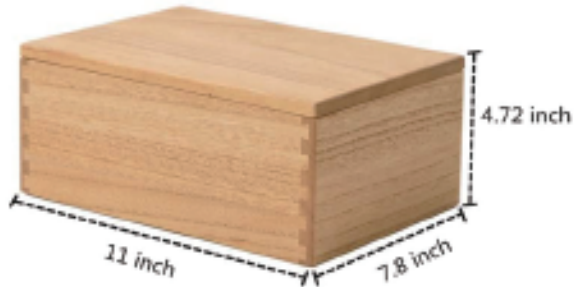

Qingdao Yuan Multi-link

Outside :
11"L*7.8"W*4.72"H

Innersize:
10.2"L*7"W*3.89"H

单个小格子尺寸为：9.1cm*8.5cm

360° Free rotation

黑架-深木纹

30*36*62cm

黑架-深木纹

30*36*62cm

Weight: 72.6g(0.160lb)

花
时
间
挂
钟

与所爱在一起

Nature
Bamboo
自然家

Nature
Bamboo
自然家

CAN BE WALL-MOUNTED

Hardware included(hooks&anchoring), can be hung on the wall or cabinet

SIZE:178*178*305mm