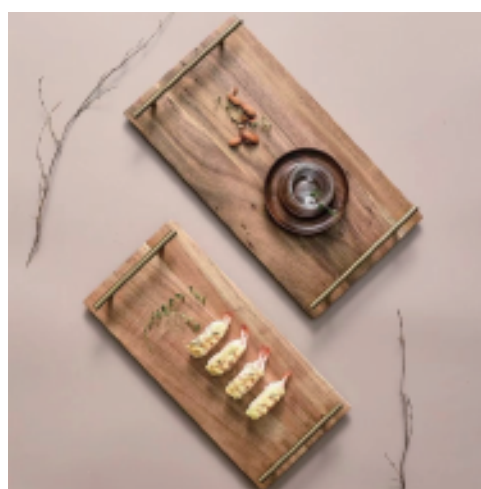

Qingdao Yuan Multi-link

Outside :
11"L*7.8"W*4.72"H

Innersize:
10.2"L*7"W*3.89"H

单个小格子尺寸为：9.1cm*8.5cm

360° Free rotation

黑架-深木纹

30*36*62cm

黑架-深木纹

30*36*62cm

Weight: 72.6g(0.160lb)

花
时
间
挂
钟

与所爱在一起

Nature
Bamboo
自然家

Nature
Bamboo
自然家

CAN BE WALL-MOUNTED

Hardware included(hooks&anchoring), can be hung on the wall or cabinet

SIZE:178*178*305mm