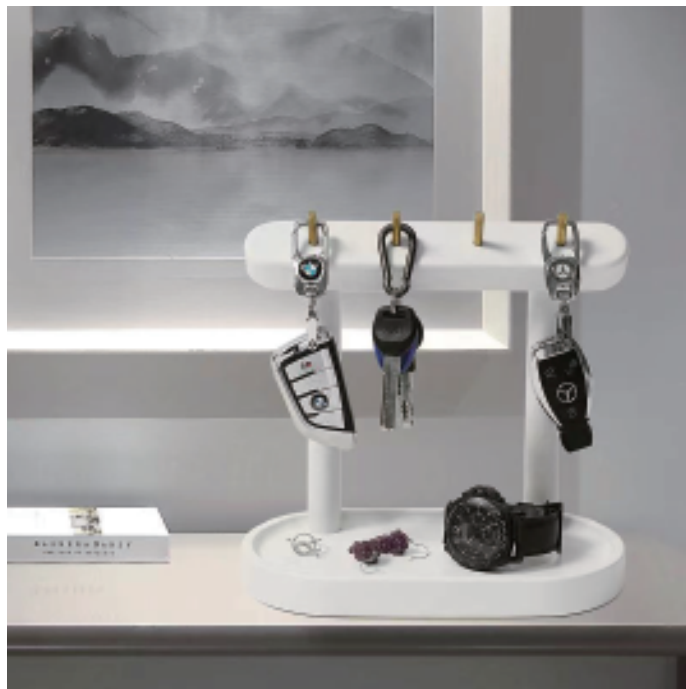

Qingdao Yuan Multi-link

Outside :
11"L*7.8"W*4.72"H

Innersize:
10.2"L*7"W*3.89"H

单个小格子尺寸为：9.1cm*8.5cm

360° Free rotation

黑架-深木纹

30*36*62cm

黑架-深木纹

30*36*62cm

Weight: 72.6g(0.160lb)

花
时
间
挂
钟

与所爱在一起

Nature
Bamboo
自然家

Nature
Bamboo
自然家

CAN BE WALL-MOUNTED

Hardware included(hooks&anchoring), can be hung on the wall or cabinet

SIZE:178*178*305mm