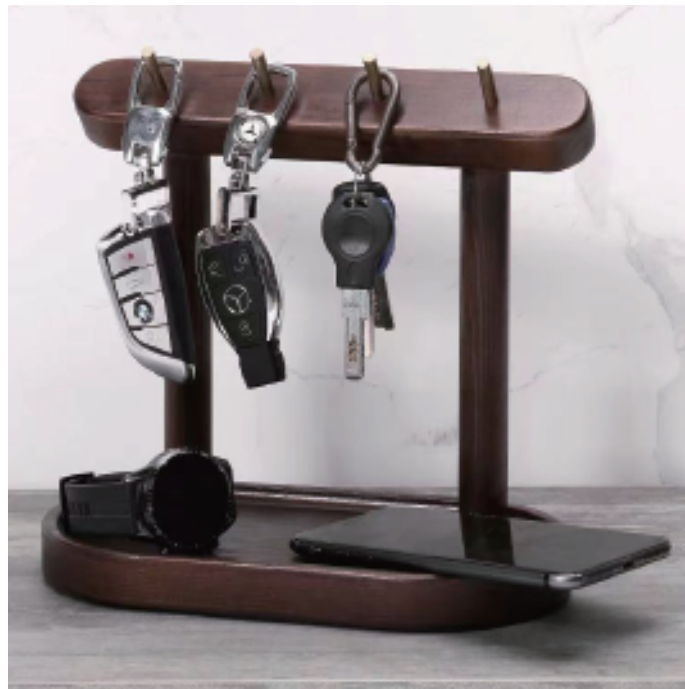

30*36*62cm

Weight: 72.6g(0.160lb)

花
时
间
挂
钟

与所爱在一起

Nature
Bamboo
自然家

Nature
Bamboo
自然家

CAN BE WALL-MOUNTED

Hardware included(hooks&anchoring), can be hung on the wall or cabinet

SIZE:178*178*305mm