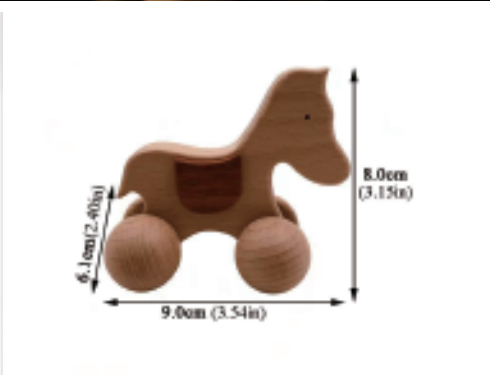

Qingdao Yuan Multi-link

Outside :
11"L*7.8"W*4.72"H

Innersize:
10.2"L*7"W*3.89"H

单个小格子尺寸为：9.1cm*8.5cm

360° Free rotation

黑架-深木纹

30*36*62cm

黑架-深木纹

30*36*62cm

Weight: 72.6g(0.160lb)

花
时
间
挂
钟

与所爱在一起

Nature
Bamboo
自然家

Nature
Bamboo
自然家

CAN BE WALL-MOUNTED

Hardware included(hooks&anchoring), can be hung on the wall or cabinet

SIZE:178*178*305mm