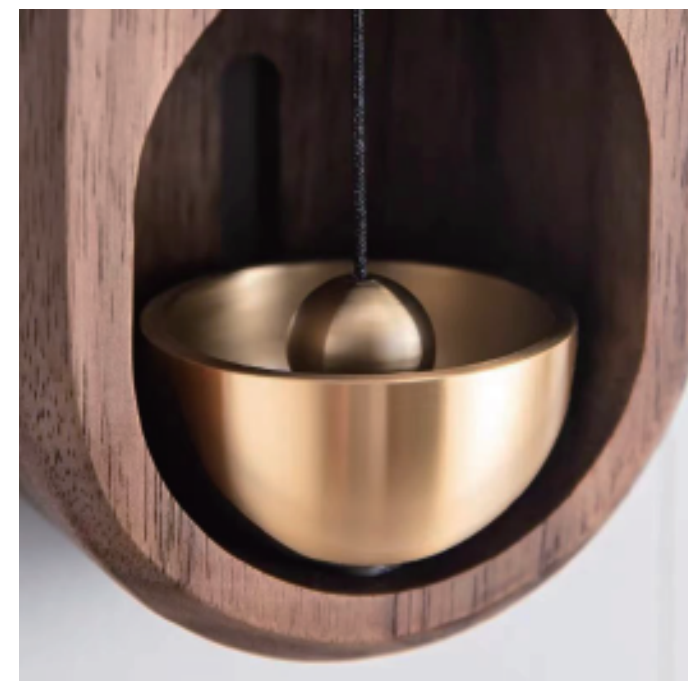

Qingdao Yuan Multi-link

Outside :
11"L*7.8"W*4.72"H

Innersize:
10.2"L*7"W*3.89"H

单个小格子尺寸为：9.1cm*8.5cm

360° Free rotation

黑架-深木纹

30*36*62cm

黑架-深木纹

30*36*62cm

Weight: 72.6g(0.160lb)

花
时
间
挂
钟

与所爱在一起

Nature
Bamboo
自然家

Nature
Bamboo
自然家

CAN BE WALL-MOUNTED

Hardware included(hooks&anchoring), can be hung on the wall or cabinet

SIZE:178*178*305mm