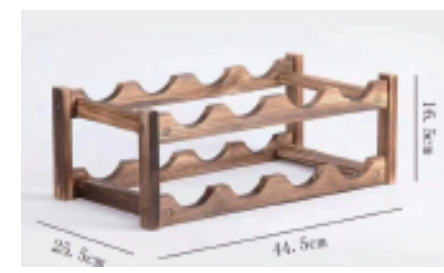

Qingdao Yuan Multi-link

Outside :
11"L*7.8"W*4.72"H

Innersize:
10.2"L*7"W*3.89"H

单个小格子尺寸为：9.1cm*8.5cm

360° Free rotation

黑架-深木纹

30*36*62cm

黑架-深木纹

30*36*62cm

Weight: 72.6g(0.160lb)

花
时
间
挂
钟

与所爱在一起

Nature
Bamboo
自然家

Nature
Bamboo
自然家

CAN BE WALL-MOUNTED

Hardware included(hooks&anchoring), can be hung on the wall or cabinet

SIZE:178*178*305mm