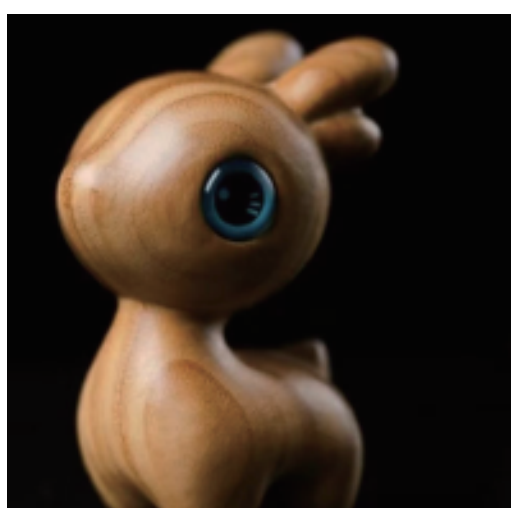

Qingdao Yuan Multi-link

Outside :
11"L*7.8"W*4.72"H

Innersize:
10.2"L*7"W*3.89"H

单个小格子尺寸为：9.1cm*8.5cm

360° Free rotation

黑架-深木纹

30*36*62cm

黑架-深木纹

30*36*62cm

Weight: 72.6g(0.160lb)

花
时
间
挂
钟

与所爱在一起

Nature
Bamboo
自然家

Nature
Bamboo
自然家

CAN BE WALL-MOUNTED

Hardware included(hooks&anchoring), can be hung on the wall or cabinet

SIZE:178*178*305mm